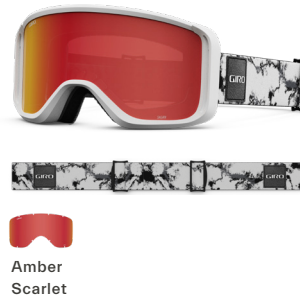

RED FLOW

BLACK / GREY FLOW

BLACK / WHITE FLOW

PURPLE SYNDROME

GLOW GREEN SHELTER

DARK SHARK THIRDS

WHITE DARK MATTER

GREEN STREAKER