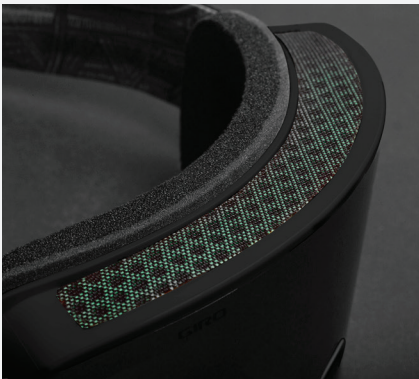

SNAPSHOT - MAGNETIC INTER-CHANGE LENS SYSTEM

Our Snapshot Lens Interchange System utilizes self-locating rare earth magnets and a secure locking mechanism for fast, on-the-fly (or on the chairlift) virtually effortless lens interchange. Upon contact with the frame, the lens simply snaps into place and then locks down securely. When the clouds roll in simply depress the shutter button, release the lens and insert the lens of your choice.

QUICK CHANGE LENS SYSTEM

This elegant lens interchange system uses self-locating magnets to assist in lightning-fast lens replacement and keep the lens securely locked in place.

SLASH SEAL

The Slash Seal lens interchange system is an easy and intuitive interface for swapping out lenses on-the-go. Simply align the lens carrier, new lens, and press the frame and lens together along the perimeter seam to seal the deal.