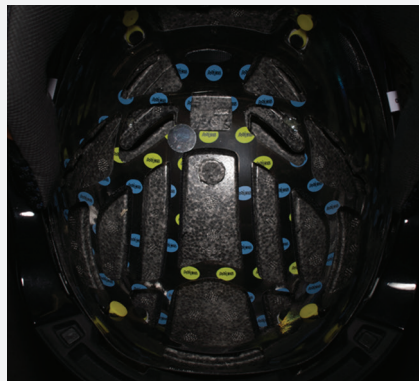

MIPS EQUIPPED

Mips® can provide more protection in certain impacts. The main components of a Mips-equipped helmet are the interior foam liner, the low friction liner, and an elastomeric attachment system. In an angled impact, the elastomeric attachment system stretches to allow the foam liner to rotate independently around your head.